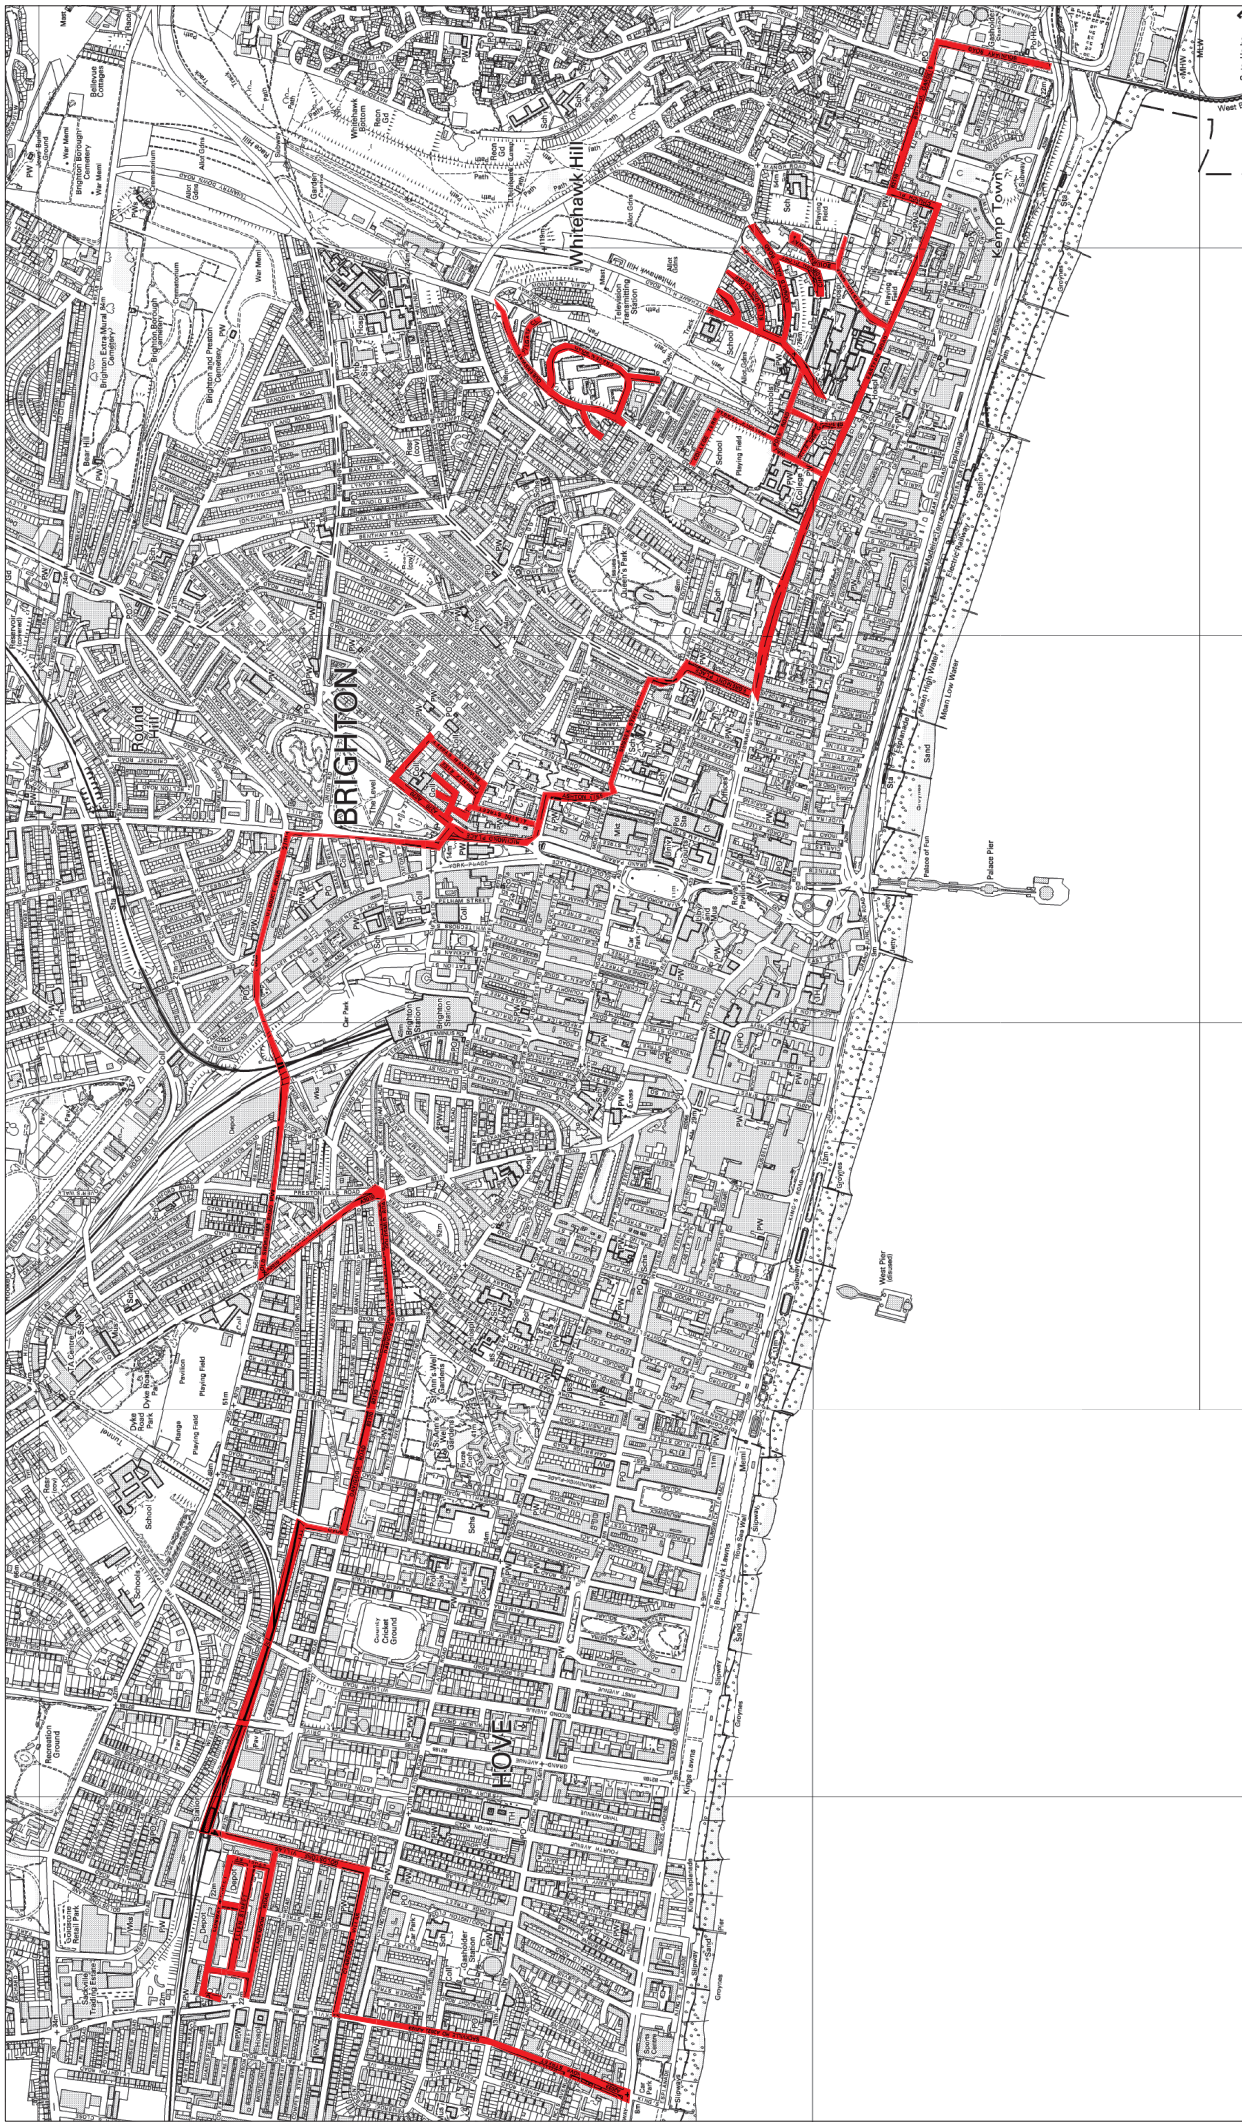

Communal Container Area

Reproduced from the Ordnance Survey mapping with the permission of the Controller of H.M. Stationery Office. © Crown copyright. Unauthorised reproduction infringes Crown copyright and may lead to prosecution or Civil Proceedings. Brighton & Hove City Council. Licence : 100020999, 2007.

Date: 21/08/07 Scale 1:13800